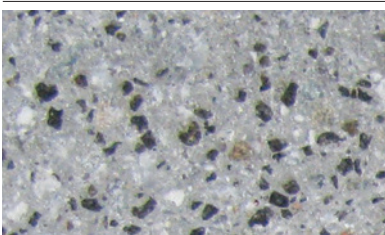

Quadrant Kerb

Specification

Product type	Concrete Kerb
Manufactured to	BS EN 1340:2003
Breaking / Bending Strength: Transverse Test	Characteristic bending strength of 3.5 MPa with no individual result less than 2.8 MPa
Durability (Freeze-thaw)	≤ 1.0 kg/m² as a mean with no individual value > 1.5 kg/m² Class 3
Abrasion Resistance (mm)	≤ 23mm (Wide Wheel Abrasion Test)
Installed to	BS 7533-6:1999
Slip/Skid resistance	Mean polished skid resistance value (PSRV) >45, Mean unpolished skid resistance value (USRV) >45
BS	Plus Q10 110 Create 45-20-64/370
Applications	Residential and Commercial when designed in accordance with the latest British Standard. Available from www.bsigroup.com
Energy used	100% renewable energy
Water used	100% from our rainwater harvesting system and groundwater bore hole
Recycled content	Not less than 5% (all colours except Silver)
Recyclable	100% of this product can be recycled
Manufacturing & Delivery	From one location within the UK
breeam rating www.bre.co.uk	Refer to the Green Guide to Specification, 4th Edition 2009.

Tobermore products are manufactured in accordance with an accredited ISO 9001:2015 quality. Manufacturing facilities are accredited to ISO14001:2015 Environmental Management. The company publish environmental labels and declarations in accordance with BES 6001.

Stock

product	size (mm)	colours available	in stock	no. per pack	weight kg per pack GB	weight kg per pack NI/ROI
Fusion Solid Quadrant Kerb	255 x 305	Silver	YES	8	378	368
Textured Solid Quadrant Kerb	255 x 305	Natural	YES	8	378	368

Silver

Natural

Contact Us

GB: 0844 800 5736
NI: 028 7964 2411
ROI: 048 7964 2411

Email

technical@tobermore.co.uk
sales@tobermore.co.uk