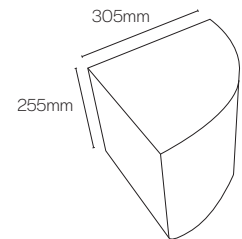

SCAN HERE

Size

Quadrant Kerb

Specification

Product type	Concrete Kerb
Manufactured to	BS EN 1340:2003
Breaking / Bending Strength: Transverse Test	Characteristic bending strength of 3.5 MPa with no individual result less than 2.8 MPa
Durability (Freeze-thaw)	≤ 1.0 kg/m ² as a mean with no individual value > 1.5 kg/m ² Class 3
Abrasion Resistance (mm)	≤ 23mm (Wide Wheel Abrasion Test)
Installed to	BS 7533-6:1999
Slip/Skid resistance	Mean polished skid resistance value (PSRV) >45, Mean unpolished skid resistance value (USRV) >45
BS	Plus Q10 110 Create 45-20-64/370
Applications	Residential and Commercial when designed in accordance with the latest British Standard. Available from www.bsigroup.com
Energy used	100% renewable energy
Water used	100% from our rainwater harvesting system and groundwater bore hole
Recycled content	Not less than 5% (all colours except Silver)
Recyclable	100% of this product can be recycled
Manufacturing & Delivery	From one location within the UK
breeam rating www.bre.co.uk	Refer to the Green Guide to Specification, 4th Edition 2009.

Stock

product	size (mm)	colours available	in stock	no. per pack	weight kg per pack GB	weight kg per pack NI/ROI
Fusion Solid Quadrant Kerb	255 x 305	Silver	YES	8	378	368
Textured Solid Quadrant Kerb	255 x 305	Natural	YES	8	378	368