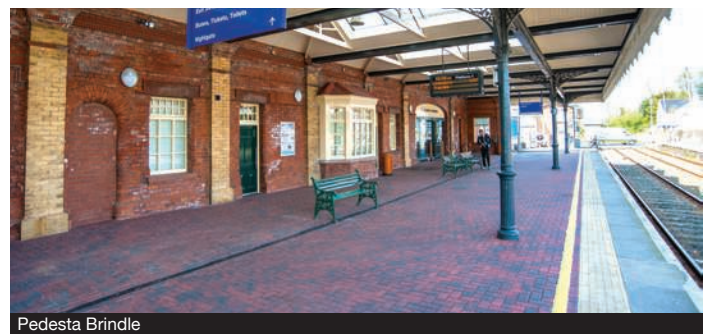

Tobermore products are manufactured in accordance with an accredited ISO 9001:2015 quality system. Manufacturing facilities are accredited to ISO14001:2015 Environmental Management. The company publish environmental labels and declarations in accordance with BS EN ISO 14021:2016 and BES 6001.

FM 11763 EMS 88400

colours

Pedesta Brindle

product	size (mm)	colours available	in stock	m² per pack	m² per slice	no. per m²	no. per pack	weight (kg) per pack
PEDESTA 50mm [void pack]	200 x 100 x 50	Bracken, Brindle, Charcoal, Golden, Heather, Red, Slate	YES	13.76	0.96	50	688	1545
PEDESTA 60mm BIM	200 x 100 x 60	Bracken, Brindle, Charcoal, Heather	YES	13.44	2.24	50	672	1810
PEDESTA 60mm (pencil edge)	200 x 100 x 60	Charcoal, Natural	YES	13.44	2.24	50	672	1810
PEDESTA 80mm BIM	200 x 100 x 80	Bracken, Brindle, Charcoal, Heather	YES	9.6	1.6	50	480	1724
PEDESTA 80mm (pencil edge)	200 x 100 x 80	Charcoal, Natural	YES	9.6	1.6	50	480	1724
		Bracken, Brindle	MADE TO ORDER					

ML This product can be hand or machine laid. **BIM** This product is available to download from our website in **BIM Level 2** format.

Refer to all instructions and warnings on our website

visit www.tobermore.co.uk | call us 0844 800 5736 | follow us

30J18