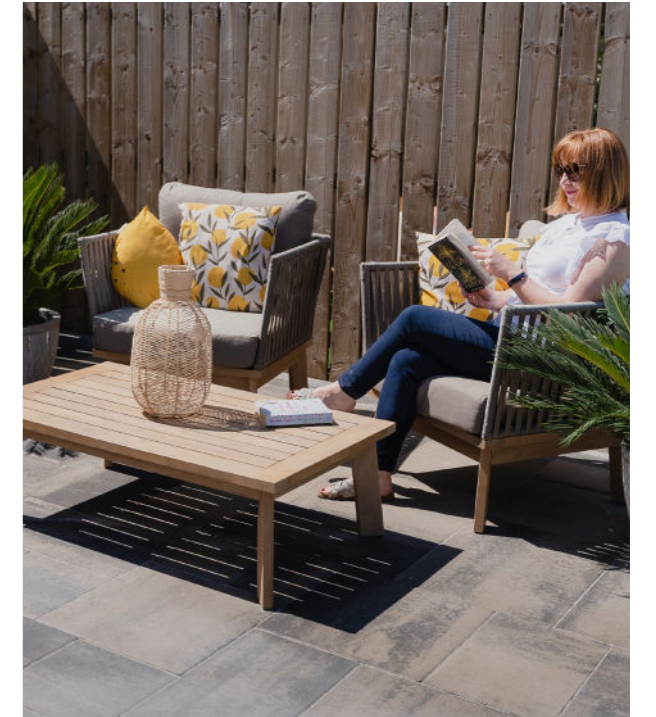

Colour Availability

Slate

Product	Size (mm)	Edge	Colour Available	m² per pack	No. per pack	No. per pallet	NI /ROI Weight per pack (kg)	GB Weight per pack (kg)
Madison Flags (All sizes in one pack)	600 x 450 x 50	Chamfered	Slate	14.04 m² per pack	13	78	1596	1606
	600 x 300 x 50				13			
	450 x 450 x 50				26			
	450 x 300 x 50				13			
	300 x 300 x 50				13