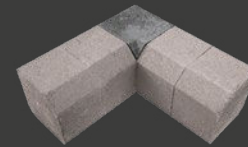

Kerb Small Special

90° Angle
External Splayed

90° Angle
Internal Splayed

90° Angle
Internal Bullnosed

Note: The colour of Kerb Specials may vary slightly to the normal Kerbs.

Kerb Small Charcoal
Tegula Heather