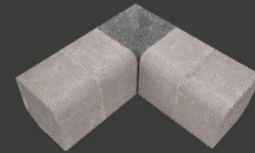

Kerb Small Special

90° Angle
External Splayed

90° Angle
Internal Splayed

90° Angle
Internal Bullnosed

Note: The colour of Kerb Specials may vary slightly to the normal Kerbs.

Kerb Small Charcoal
Tegula Heather