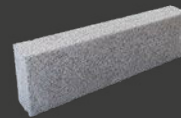

Fusion Kerb

A sleek, contemporary kerb that enhances the definition of modern driveways and patios.

Silver

Scan here

Product	Size (mm)	Colours available	No. per pack	NI / ROI weight per pack (kg)	GB weight per pack (kg)
Fusion Kerb	255 x 125 x 915	Silver	16	1103	1113
	255 x 145 x 915	Silver	16	1280	1290
Fusion Edge	150 x 75 x 900	Silver	60	1220	1220