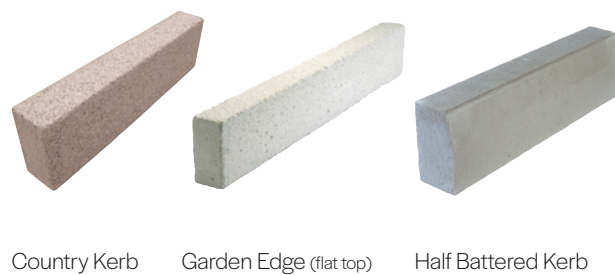

Tegula Kerb Large (TKL)

Tegula Kerb Large Bracken with Tegula Setts Golden

Product	Size (mm)	Colours Available	In stock	No. per slice	No. per pack	Weight per pack (kg)
Tegula Kerb Large (TKL)	200 x 127 x 100	Bracken, Brindle, Cedar, Charcoal, Heather, Natural, Slate	YES	48	288	1539

Kerbs & Edging

Country Kerb & Edge Granite Aggregate & Tegula Slate

Product	Size (mm)	Colours Available	In stock	No. per pack	Weight per pack (kg)
Country Kerb	255 x 125 x 915	Granite Aggregate, Standard Aggregate	YES	18	1251
Country Edge	150 x 75 x 900	Granite Aggregate	YES	60	1200
Garden Edge (flat top)	150 x 75 x 900	Natural	YES	60	1200
Half Battered Kerb	200 x 100 x 915	Natural	YES	22	969
	255 x 125 x 915	Natural	YES	18	1232