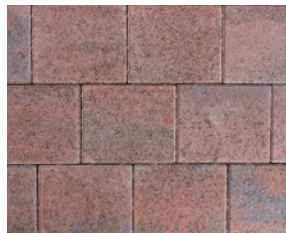

# Shannon

25  
Year  
Guarantee

Bracken

Heather

Natural

Brindle

Slate

Charcoal

Also available as  
**Hydropave**

Hydropave is a permeable paving system that reduces the risk of flooding and pollution. Available in the Shannon range.

The smooth surface of Shannon will bring a contemporary look to your patio & is ideal for bikes & wheeled toys.

**Low maintenance**  
Due to Shannon's close fitting joints.

Shannon Slate, Sienna Setts Silver & Kerbstone Charcoal

Product	Size (mm)	Colours Available	In Stock	m <sup>2</sup> per pack	m <sup>2</sup> per slice	No. per m <sup>2</sup>	No. per pack	Weight per pack (kg)
<b>Shannon 50mm</b>	208 x 173 x 50	Bracken, Charcoal, Heather	YES	14.04	2.34	27.79	390	1628
<b>Shannon Duo 50mm</b> (Both sizes in one pack)	208 x 173 x 50 173 x 173 x 50	Bracken, Charcoal, Heather, Slate	YES	13.86	0.99	30.3	210 210	1607
<b>Shannon 60mm</b>	208 x 173 x 60	Bracken, Charcoal, Heather	YES	12.96	2.16	27.79	360	1782
<b>Hydropave Shannon Duo</b> (Both sizes in one pack)	208 x 173 x 60 173 x 173 x 60	Bracken, Charcoal, Heather	YES	12.87	0.99	30	195 195	1754