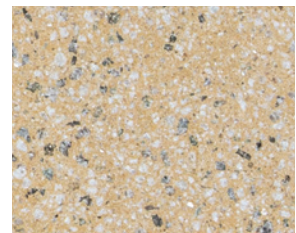

Also available as
EasyClean

EasyClean paving is integrated with stain resistant technology in the surface of the paving. EasyClean paving resists staining from infiltrating the paving surface so spills can simply be wiped away.

Mayfair Slabs

Silver

Graphite

Sandstone

Oat

Mayfair Slabs Silver

Product	Size (mm)	Edge	Colours available	In stock	No. per m ²	No. per pack	No. per pallet	Weight per pack (kg)
Mayfair Slabs	400 x 400 x 40	Chamfered	Graphite, Oat, Sandstone, Silver	YES	6.25	25	100	382
	450 x 450 x 35	Chamfered	Graphite, Oat, Sandstone, Silver	YES	4.94	30	120	525
	600 x 400 x 50	Chamfered	Graphite, Oat, Sandstone, Silver	YES	4.16	20	40	580
	600 x 600 x 50	Chamfered	Graphite, Oat, Sandstone, Silver	YES	2.78	20	20	851
Edge Step	800 x 800 x 60	Chamfered	Graphite, Silver	YES	8.32	13	13	1154
	400 x 400 x 40	Chamfered	Silver	YES	6.25	25	100	401
Corner Step	400 x 400 x 40	Chamfered	Silver	YES	6.25	25	100	401