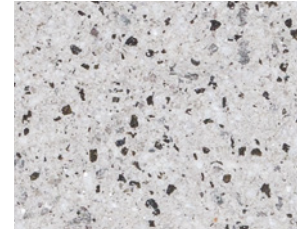

## TOP TIP

The unique granite surface layer replicates the look of natural granite.

Silver

Graphite

Sandstone

Also available as  

**EasyClean**

EasyClean paving is integrated with stain resistant technology in the surface of the paving. EasyClean paving resists staining from infiltrating the paving surface so spills can simply be wiped away.

Mayfair Flags Silver

Product	Size (mm)	Finish	Edge	Colours available	In stock	No. per m <sup>2</sup>	No. per pack	No. per pallet	Weight per pack (kg)
<b>Mayfair Flags</b>	400 x 400 x 40	Granite Textured	Chamfered	Graphite, Sandstone, Silver	YES	6.25	25	100	382
	600 x 600 x 50	Granite Textured	Chamfered	Graphite, Sandstone, Silver	YES	2.78	20	20	851
	600 x 400 x 50	Granite Textured	Chamfered	Graphite, Sandstone, Silver	YES	4.16	20	40	584
<b>EasyClean Mayfair Flags</b>	400 x 400 x 40	Granite Textured/Coated	Chamfered	Graphite, Sandstone, Silver	YES	6.25	25	100	382
<b>Edge Step</b>	400 x 400 x 40	Granite Textured (top & 1 edge)	Chamfered	Graphite, Sandstone, Silver	YES	6.25	25	100	401
<b>Corner Step</b>	400 x 400 x 40	Granite Textured (top & 2 edge)	Chamfered	Graphite, Sandstone, Silver	YES	6.25	25	100	401
<b>Edge Step</b>	600 x 400 x 50	Granite Textured (top & 1 edge)	Chamfered	Graphite, Sandstone, Silver	YES	4.16	20	40	584
<b>Corner Step</b>	600 x 400 x 50	Granite Textured (top & 2 edge)	Chamfered	Graphite, Sandstone, Silver	YES	4.16	20	40	584