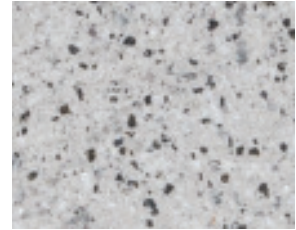

Mayfair Flags

TOP TIP

The unique granite surface layer replicates the look of natural granite.

Silver

Graphite

Sandstone

Also available as
 **EasyClean**

EasyClean paving is integrated with stain resistant technology in the surface of the paving. EasyClean paving resists staining from infiltrating the paving surface so spills can simply be wiped away.

Mayfair Flags Silver

Product	Size (mm)	Edge	Colours available	In stock	No. per m ²	No. per pack	No. per pallet	Weight per pack (kg)
Mayfair Flags	400 x 400 x 40	Chamfered	Graphite, Sandstone, Silver	YES	6.25	25	100	382
	450 x 450 x 35	Chamfered	Graphite, Sandstone, Silver	YES	4.94	30	120	525
	600 x 400 x 50	Chamfered	Graphite, Sandstone, Silver	YES	4.16	20	40	580
	600 x 600 x 50	Chamfered	Graphite, Sandstone, Silver	YES	2.78	20	20	851
Edge Step	400 x 400 x 40	Chamfered	Silver	YES	6.25	25	100	401
Corner Step	400 x 400 x 40	Chamfered	Silver	YES	6.25	25	100	401