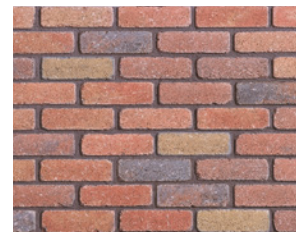

Lansdowne Tumbled

Brick
Specials
Available

Lansdowne Heather

Autumn Gold

Burren

Charcoal

Cottage Red

Gold

Heather

Warm Red

TOP TIP

All of our facing bricks are produced with the finest Iron Oxide colour pigments, producing vibrant shades that retain their colour.

Product	Size (mm)	Colours Available	In stock	No. per slice	No. per pack	Weight per pack (kg)
Lansdowne	215 x 100 x 65	Autumn Gold, Burren, Charcoal, Cottage Red, Gold, Heather, Warm Red	YES	96	480	1360