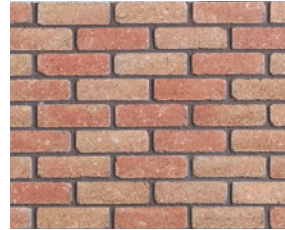

Lansdowne Tumbled

Brick
Specials
Available

Lansdowne Heather

Autumn Gold

Burren

Charcoal

Cottage Red

Gold

Heather

Warm Red

TOP TIP

All of our facing bricks are produced with the finest Iron Oxide colour pigments, producing vibrant shades that retain their colour.

Product	Size (mm)	Colours Available	In stock	No. per slice	No. per pack	Weight per pack (kg)
Lansdowne	215 x 100 x 65	Autumn Gold, Burren, Charcoal, Cottage Red, Gold, Heather, Warm Red	YES	96	480	1360