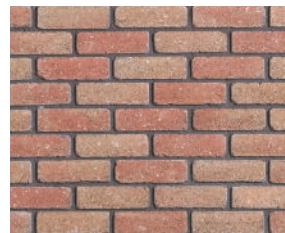

Lansdowne Tumbled

SCAN HERE

Brick
Specials
Available

Lansdowne Heather

Charcoal

Slate

Autumn Gold

Burren

Heather

Cottage Red

Meadow Gold

TOP TIP

All of our facing bricks are produced with the finest Iron Oxide colour pigments, producing vibrant shades that retain their colour.

Product	Size (mm)	Colours Available	In stock	No. per slice	No. per pack	Weight per pack (kg)
Lansdowne	215 x 100 x 65	Autumn Gold, Burren, Charcoal, Cottage Red, Heather, Meadow Gold, Slate	YES	96	480	1360