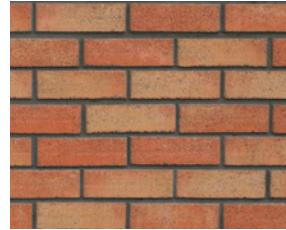

Kingston Smooth

Brick
Specials
Available

Kingston Cottage Red

Autumn Gold

Burren

Charcoal

Cottage Red

Gold

Moorland

Warm Red

Product	Size (mm)	Colours Available	In stock	No. per slice	No. per pack	Weight per pack (kg)
Kingston	215 x 100 x 65	Autumn Gold, Burren, Charcoal, Cottage Red, Gold, Moorland, Warm Red	YES	44	440	1220