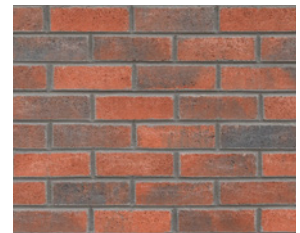

Kingston Smooth

Brick
Specials
Available

Kingston Cottage Red

Autumn Gold

Burren

Charcoal

Cottage Red

Gold

Moorland

Warm Red

Product	Size (mm)	Colours Available	In stock	No. per slice	No. per pack	Weight per pack (kg)
Kingston	215 x 100 x 65	Autumn Gold, Burren, Charcoal, Cottage Red, Gold, Moorland, Warm Red	YES	44	440	1220