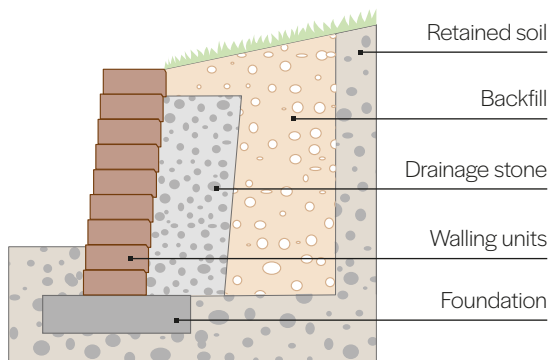

# Secura Lite

Secura's weathered face and unique blended colours make it visually attractive, while the innovative combination of three block lengths gives a random stone appearance. For our full range of Secura products visit our website [tobermore.co.uk](http://tobermore.co.uk)

- Mortar-free
- Cost-effective
- Easily installed
- Ideal for DIY

Heather

Bracken

Slate

## TOP TIP

Secura Lite is a mortar-free, dry building product perfect for the DIY enthusiast.

Secura Lite Slate

Product	Size (mm)	Colours Available	In stock	LM per pack	LM per slice	No. per m <sup>2</sup>	No. per pack	Weight per pack (kg)
<b>Secura Lite</b> (All sizes in one pack)	320 x 200 x 80	Bracken, Heather, Slate	YES	33.6	0.84	44.64	40	1121
	280 x 200 x 80						40	
	240 x 200 x 80						40	
<b>Secura Lite Coping</b>	310/255 x 240 x 70 (tapered coping)	Bracken, Heather, Slate	YES	-	-	3.5 LM	120	1316