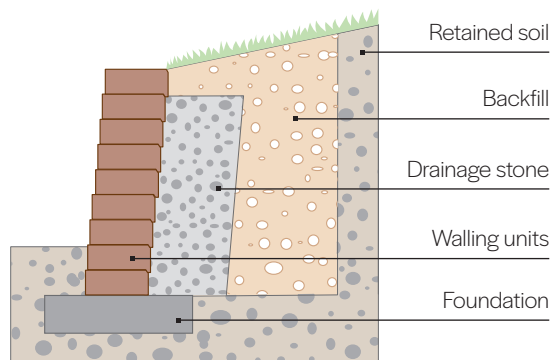

Secura Lite

Secura's weathered face and unique blended colours make it visually attractive, while the innovative combination of three block lengths gives a random stone appearance. For our full range of Secura products visit our website tobermore.co.uk

- Mortar-free
- Cost-effective
- Easily installed
- Ideal for DIY

Heather

Bracken

Slate

TOP TIP

Secura Lite is a mortar-free, dry building product perfect for the DIY enthusiast.

Secura Lite Slate

Product	Size (mm)	Colours Available	In stock	LM per pack	LM per slice	No. per m ²	No. per pack	Weight per pack (kg)
Secura Lite (All sizes in one pack)	320 x 200 x 80	Bracken, Heather, Slate	YES	33.6	0.84	44.64	40	1121
	280 x 200 x 80						40	
	240 x 200 x 80						40	
Secura Lite Coping	310/255 x 240 x 70 (tapered coping)	Bracken, Heather, Slate	YES	-	-	3.5 LM	120	1316

Note: Secura Lite can be built to a maximum height of 880mm. Detailed installation guidelines can be downloaded from tobermore.co.uk

Instructions & Warnings: See tobermore.co.uk