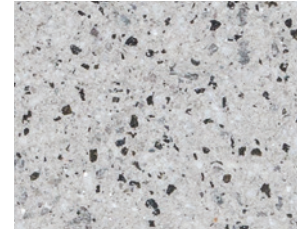

Mayfair Slabs

TOP TIP

The unique granite surface layer replicates the look of natural granite.

SCAN HERE

Silver

Graphite

Sandstone

Oat

Mayfair Slabs Silver

Product	Size (mm)	Edge	Colours available	In stock	No. per m ²	No. per pack	No. per pallet	Weight per pack (kg)
Mayfair Slabs	400 x 400 x 40	Chamfered	Graphite, Oat, Sandstone, Silver	YES	6.25	25	100	382
	450 x 450 x 35	Chamfered	Graphite, Oat, Sandstone, Silver	YES	4.94	30	120	525
	600 x 400 x 50	Chamfered	Graphite, Oat, Sandstone, Silver	YES	4.16	20	40	580
	600 x 600 x 50	Chamfered	Graphite, Oat, Sandstone, Silver	YES	2.78	20	20	851
Edge Step	800 x 800 x 60	Chamfered	Graphite, Silver	YES	8.32	13	13	1154
	400 x 400 x 40	Chamfered	Silver	YES	6.25	25	100	401
Corner Step	400 x 400 x 40	Chamfered	Silver	YES	6.25	25	100	401

The colour of Mayfair Step Slabs may slightly vary to the normal Mayfair Slab.

Sizes: Other sizes available on request **Instructions & Warnings:** See tobermore.co.uk