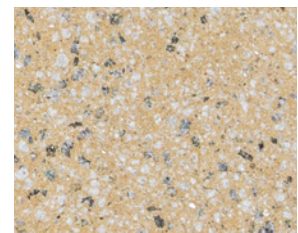

Mayfair Slabs

TOP TIP

The unique granite surface layer replicates the look of natural granite.

SCAN HERE

Silver

Graphite

Sandstone

Oat

Mayfair Slabs Silver

Product	Size (mm)	Edge	Colours available	In stock	No. per m ²	No. per pack	No. per pallet	Weight per pack (kg)
Mayfair Slabs	400 x 400 x 40	Chamfered	Graphite, Oat, Sandstone, Silver	YES	6.25	25	100	382
	450 x 450 x 35	Chamfered	Graphite, Oat, Sandstone, Silver	YES	4.94	30	120	525
	600 x 400 x 50	Chamfered	Graphite, Oat, Sandstone, Silver	YES	4.16	20	40	580
	600 x 600 x 50	Chamfered	Graphite, Oat, Sandstone, Silver	YES	2.78	20	20	851
Edge Step	800 x 800 x 60	Chamfered	Graphite, Silver	YES	8.32	13	13	1154
	400 x 400 x 40	Chamfered	Silver	YES	6.25	25	100	401
Corner Step	400 x 400 x 40	Chamfered	Silver	YES	6.25	25	100	401

The colour of Mayfair Step Slabs may slightly vary to the normal Mayfair Slab.

Sizes: Other sizes available on request **Instructions & Warnings:** See tobermore.co.uk