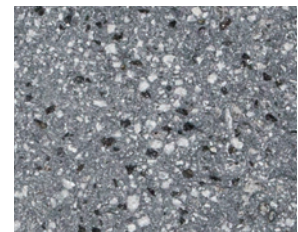

Mayfair Slabs

TOP TIP

The unique granite surface layer replicates the look of natural granite.

SCAN HERE

Silver

Graphite

Sandstone

Oat

Mayfair Slabs Silver

Product	Size (mm)	Edge	Colours available	In stock	No. per m ²	No. per pack	No. per pallet	Weight per pack (kg)
Mayfair Slabs	400 x 400 x 40	Chamfered	Graphite, Oat, Sandstone, Silver	YES	6.25	25	100	382
	450 x 450 x 35	Chamfered	Graphite, Oat, Sandstone, Silver	YES	4.94	30	120	525
	600 x 400 x 50	Chamfered	Graphite, Oat, Sandstone, Silver	YES	4.16	20	40	580
	600 x 600 x 50	Chamfered	Graphite, Oat, Sandstone, Silver	YES	2.78	20	20	851
Edge Step	800 x 800 x 60	Chamfered	Graphite, Silver	YES	8.32	13	13	1154
	400 x 400 x 40	Chamfered	Silver	YES	6.25	25	100	401
Corner Step	400 x 400 x 40	Chamfered	Silver	YES	6.25	25	100	401

The colour of Mayfair Step Slabs may slightly vary to the normal Mayfair Slab.

Sizes: Other sizes available on request **Instructions & Warnings:** See tobermore.co.uk