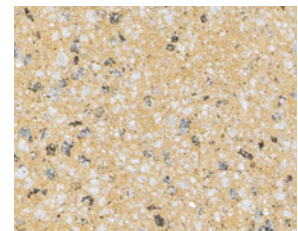

## TOP TIP

The unique granite surface layer replicates the look of natural granite.

Silver

Graphite

Sandstone

Also available as  
 **EasyClean**

EasyClean paving is integrated with stain resistant technology in the surface of the paving. EasyClean paving resists staining from infiltrating the paving surface so spills can simply be wiped away.

Mayfair Flags Silver

Product	Size (mm)	Finish	Edge	Colours available	In stock	No. per m <sup>2</sup>	No. per pack	No. per pallet	Weight (kg) per pack
<b>Mayfair Flags</b>	450 x 450 x 35	Granite Textured	Chamfered	Graphite, Sandstone, Silver	YES	4.94	30	120	529
	600 x 600 x 50	Granite Textured	Chamfered	Graphite, Sandstone, Silver	YES	2.78	20	20	859
	600 x 400 x 50	Granite Textured	Chamfered	Graphite, Sandstone, Silver	YES	4.16	20	40	589
<b>EasyClean Mayfair Flags</b>	400 x 400 x 40	Granite Textured/Coated	Chamfered	Graphite, Sandstone, Silver	YES	6.25	25	100	384
<b>Edge Step</b>	400 x 400 x 40	Granite Textured (top & 1 edge)	Chamfered	Graphite, Sandstone, Silver	YES	6.25	25	100	403
<b>Corner Step</b>	400 x 400 x 40	Granite Textured (top & 2 edge)	Chamfered	Graphite, Sandstone, Silver	YES	6.25	25	100	403
<b>Edge Step</b>	600 x 400 x 50	Granite Textured (top & 1 edge)	Chamfered	Graphite, Sandstone, Silver	YES	4.16	20	40	589
<b>Corner Step</b>	600 x 400 x 50	Granite Textured (top & 2 edge)	Chamfered	Graphite, Sandstone, Silver	YES	4.16	20	40	589