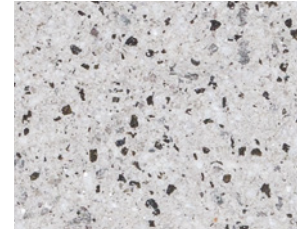

## TOP TIP

The unique granite surface layer replicates the look of natural granite.

Silver

Graphite

Sandstone

Also available as  
 **EasyClean**

EasyClean paving is integrated with stain resistant technology in the surface of the paving. EasyClean paving resists staining from infiltrating the paving surface so spills can simply be wiped away.

Mayfair Flags Silver

Product	Size (mm)	Finish	Edge	Colours available	In stock	No. per m <sup>2</sup>	No. per pack	No. per pallet	Weight (kg) per pack
<b>Mayfair Flags</b>	450 x 450 x 35	Granite Textured	Chamfered	Graphite, Sandstone, Silver	YES	4.94	30	120	529
	600 x 600 x 50	Granite Textured	Chamfered	Graphite, Sandstone, Silver	YES	2.78	20	20	859
	600 x 400 x 50	Granite Textured	Chamfered	Graphite, Sandstone, Silver	YES	4.16	20	40	589
<b>EasyClean Mayfair Flags</b>	400 x 400 x 40	Granite Textured/Coated	Chamfered	Graphite, Sandstone, Silver	YES	6.25	25	100	384
<b>Edge Step</b>	400 x 400 x 40	Granite Textured (top & 1 edge)	Chamfered	Graphite, Sandstone, Silver	YES	6.25	25	100	403
<b>Corner Step</b>	400 x 400 x 40	Granite Textured (top & 2 edge)	Chamfered	Graphite, Sandstone, Silver	YES	6.25	25	100	403
<b>Edge Step</b>	600 x 400 x 50	Granite Textured (top & 1 edge)	Chamfered	Graphite, Sandstone, Silver	YES	4.16	20	40	589
<b>Corner Step</b>	600 x 400 x 50	Granite Textured (top & 2 edge)	Chamfered	Graphite, Sandstone, Silver	YES	4.16	20	40	589