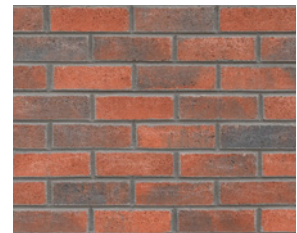

Kingston Smooth

Brick
Specials
Available

Kingston Cottage Red

Autumn Gold

Burren

Charcoal

Cottage Red

Gold

Moorland

Warm Red

Product	Size (mm)	Colours Available	In stock	No. per slice	No. per pack	Weight per pack (kg)
Kingston	215 x 100 x 65	Autumn Gold, Burren, Charcoal, Cottage Red, Gold, Moorland, Warm Red	YES	44	440	1220