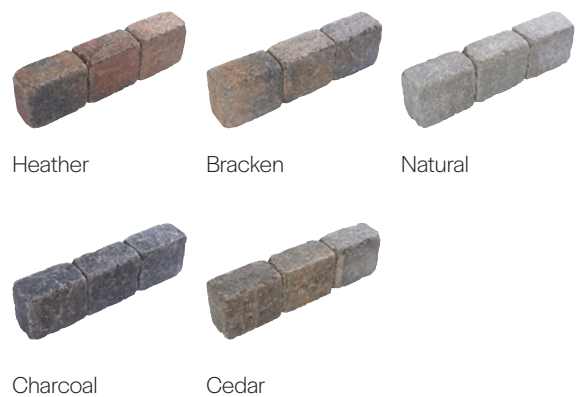

# Kerbstone

Kerbstone Charcoal & Historic Flag Slate

Kerbstone Charcoal & Historic Flag Heather

Heather

Bracken

Natural

Charcoal

Cedar

Product	Size (mm)	Colours Available	In stock	LM per slice	No. per pack	Weight per pack (kg)
<b>Kerbstone</b>	190 x 160 x 100	Bracken, Cedar, Charcoal, Heather, Natural	YES	35	210	1460
	104 x 173 x 80	Bracken, Charcoal, Heather, Natural	YES	72	504	1638