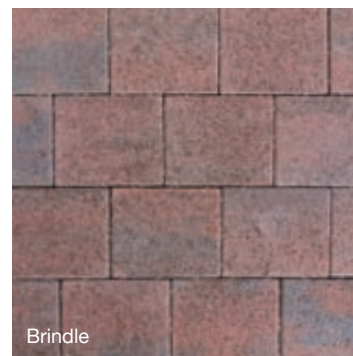

Shannon has been designed to provide maximum performance in areas where smoothness and low maintenance are priorities. Shannon's 'pencil' chamfer and narrow joint width both reduce maintenance levels and provide a surface that is ideal for trafficking by wheelchairs, shopping trolleys etc. The elderly and physically impaired may also benefit from the smooth surface finish. Children love it for cycling, skateboarding and general playing.

Shannon's smooth surface makes it particularly suitable for shopping precincts, schools, superstores, public paths and street scenes, where a high volume of prams, wheelchairs and vehicles are anticipated. It has been designed for today's busy lifestyles where low maintenance is a primary consideration.

Shannon Duo is now available with both block sizes supplied on one pallet.

product specifications

Manufactured to	BS EN 1338:2003
Performance criteria	Strength > 3.6MPa or 250 N/mm
Product type	Concrete paving block
Installed to	BS EN 7533-3:2005
Applications	Residential and commercial
Complementary paving	Tegula Setts, Tegula Circle, Mayfair Setts
Complementary kerbs	Kerbsett, Kerbstone, Country Kerb
Permeable version	Hydropave Shannon Duo (see page 48)

Tobermore operate an Integrated Management System and is an accredited ISO9001:2000 and ISO14001:2004 company.

colours

product information

product	size (mm)	colours available	in stock	m² per bale	m² per slice	no. per m²	no. per bale	weight (kg) per bale	full load 8 wheel	full load 40ft
SHANNON 50mm	208 x 173 x 50	Bracken, Heather, Brindle, Charcoal, Natural	YES	16.2	2.7	27.79	–	1590	162	243
SHANNON 60mm	208 x 173 x 60	Bracken, Heather, Brindle, Charcoal, Natural	YES	12.96	2.16	27.79	364	1840	131	196.5
SHANNON DUO 60mm (BOTH SIZES ON ONE BALE)	208 x 173 x 60 173 x 173 x 60	Bracken, Heather (Brindle, Charcoal & Natural made to order)	YES	12.87	0.99	–	390	1820	128.7	193.05
SHANNON 80mm ML	208 x 173 x 80	Bracken, Heather, Brindle, Charcoal, Natural	MADE TO ORDER	10.07	1.44	27.79	280	2040	90.63	130.91
HYDROPAVE SHANNON DUO 60mm	Please refer to the Hydropave Permeable Paving section of this brochure for information on this product.