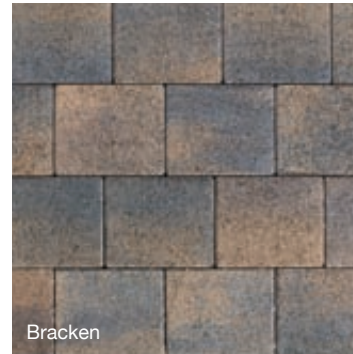

Shannon has been designed to provide maximum performance in areas where smoothness and low maintenance are priorities. Shannon's 'pencil' chamfer and narrow joint width both reduce maintenance levels and provide a surface that is ideal for trafficking by wheelchairs, shopping trolleys etc. The elderly and physically impaired may also benefit from the smooth surface finish. Children love it for cycling, skateboarding and general playing.

Shannon's smooth surface makes it particularly suitable for shopping precincts, schools, superstores, public paths and street scenes, where a high volume of prams, wheelchairs and vehicles are anticipated. It has been designed for today's busy lifestyles where low maintenance is a primary consideration.

Shannon Duo is now available with both block sizes supplied on one pallet.

product specifications

Manufactured to	BS EN 1338:2003
Performance criteria	Strength > 3.6MPa or 250 N/mm
Product type	Concrete paving block
Installed to	BS EN 7533-3:2005
Applications	Residential and commercial
Complementary paving	Tegula Setts, Tegula Circle, Mayfair Setts
Complementary kerbs	Kerbsett, Kerbstone, Country Kerb
Permeable version	Hydropave Shannon Duo (see page 48)

Tobermore operate an Integrated Management System and is an accredited ISO9001:2000 and ISO14001:2004 company.

colours

product information

product	size (mm)	colours available	in stock	m² per bale	m² per slice	no. per m²	no. per bale	weight (kg) per bale	full load 8 wheel	full load 40ft
SHANNON 50mm	208 x 173 x 50	Bracken, Heather, Brindle, Charcoal, Natural	YES	16.2	2.7	27.79	–	1590	162	243
SHANNON 60mm	208 x 173 x 60	Bracken, Heather, Brindle, Charcoal, Natural	YES	12.96	2.16	27.79	364	1840	131	196.5
SHANNON DUO 60mm (BOTH SIZES ON ONE BALE)	208 x 173 x 60 173 x 173 x 60	Bracken, Heather (Brindle, Charcoal & Natural made to order)	YES	12.87	0.99	–	390	1820	128.7	193.05
SHANNON 80mm ML	208 x 173 x 80	Bracken, Heather, Brindle, Charcoal, Natural	MADE TO ORDER	10.07	1.44	27.79	280	2040	90.63	130.91
HYDROPAVE SHANNON DUO 60mm	Please refer to the Hydropave Permeable Paving section of this brochure for information on this product.