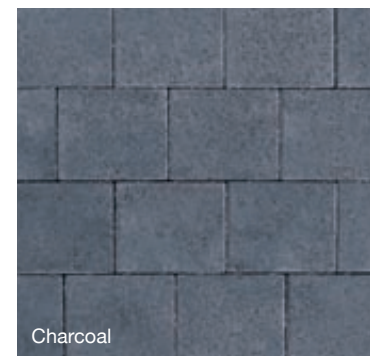

Shannon has been designed to provide maximum performance in areas where smoothness and low maintenance are priorities. Shannon's 'pencil' chamfer and narrow joint width both reduce maintenance levels and provide a surface that is ideal for trafficking by wheelchairs, shopping trolleys etc. The elderly and physically impaired may also benefit from the smooth surface finish. Children love it for cycling, skateboarding and general playing.

Shannon's smooth surface makes it particularly suitable for shopping precincts, schools, superstores, public paths and street scenes, where a high volume of prams, wheelchairs and vehicles are anticipated. It has been designed for today's busy lifestyles where low maintenance is a primary consideration.

Shannon Duo is now available with both block sizes supplied on one pallet.

product specifications

Manufactured to	BS EN 1338:2003
Performance criteria	Strength > 3.6MPa or 250 N/mm
Product type	Concrete paving block
Installed to	BS EN 7533-3:2005
Applications	Residential and commercial
Complementary paving	Tegula Setts, Tegula Circle, Mayfair Setts
Complementary kerbs	Kerbsett, Kerbstone, Country Kerb
Permeable version	Hydropave Shannon Duo (see page 48)

Tobermore operate an Integrated Management System and is an accredited ISO9001:2000 and ISO14001:2004 company.

colours

product information

product	size (mm)	colours available	in stock	m² per bale	m² per slice	no. per m²	no. per bale	weight (kg) per bale	full load 8 wheel	full load 40ft
SHANNON 50mm	208 x 173 x 50	Bracken, Heather, Brindle, Charcoal, Natural	YES	16.2	2.7	27.79	–	1590	162	243
SHANNON 60mm	208 x 173 x 60	Bracken, Heather, Brindle, Charcoal, Natural	YES	12.96	2.16	27.79	364	1840	131	196.5
SHANNON DUO 60mm (BOTH SIZES ON ONE BALE)	208 x 173 x 60 173 x 173 x 60	Bracken, Heather (Brindle, Charcoal & Natural made to order)	YES	12.87	0.99	–	390	1820	128.7	193.05
SHANNON 80mm ML	208 x 173 x 80	Bracken, Heather, Brindle, Charcoal, Natural	MADE TO ORDER	10.07	1.44	27.79	280	2040	90.63	130.91
HYDROPAVE SHANNON DUO 60mm	Please refer to the Hydropave Permeable Paving section of this brochure for information on this product.