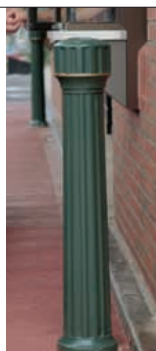

Tudor
Cast iron
20 colours available
1200 x 235mm
900 above ground

Capstan Standard
Cast iron
20 colours available
1340 x 200mm
1040 above ground

NOTE

Highlighting bands can be provided for bollards.
Please contact your local Tobermore Sales Office
for more information.